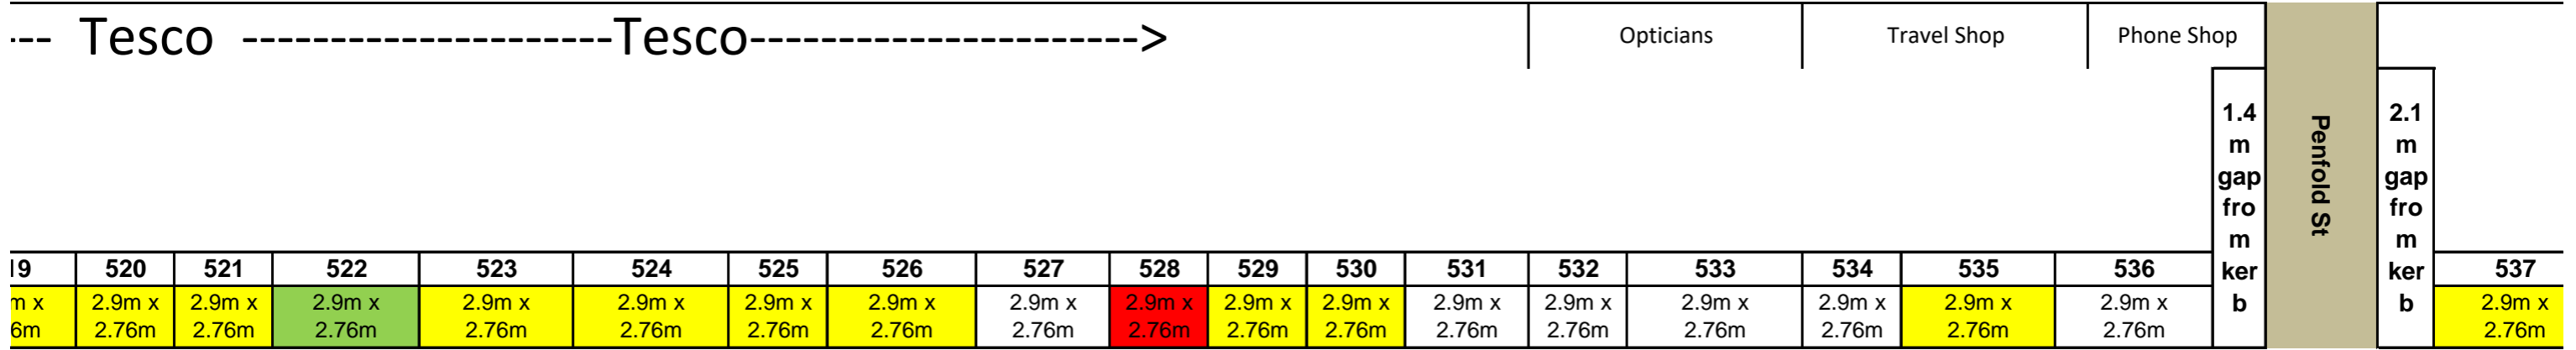

SELECTIONS	GREGGS	(Med & Oriental Food)	POUND PLACE	CHURCH STREET CAFE	Base	City Carpets	Entrance	House		MARKET CHEMIST